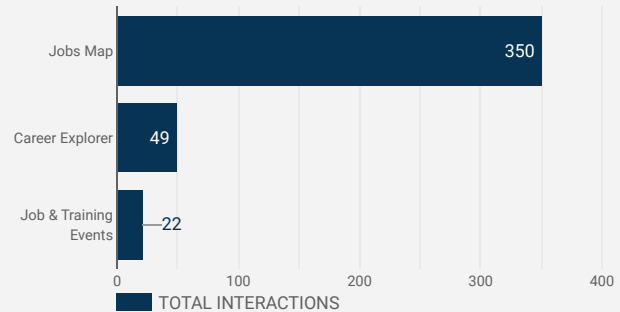

FILTER

AGE GROUP ▾

GENDER ▾

TOOL ▾

JOB SEARCH TRAFFIC BY LOCATION

	City	Users	Pageviews ▾
1.	Greater Sudb...	561	4,074
2.	Toronto	286	1,162
3.	(not set)	106	457
4.	Montreal	100	438
5.	London	35	330
6.	Little Current	10	170
7.	Espanola	21	122
8.	Petawawa	3	108
9.	Kawartha Lak...	6	99
10.	Timmins	13	66
11.	Quebec City	64	65
12.	Hearst	12	65
13.	Thunder Bay	4	45
14.	Windsor	10	41
15.	North Bay	13	38
16.	Elliot Lake	3	37
17.	Lac-Megantic	3	37
18.	Ottawa	19	33
19.	Saint-Hyacint...	6	31

1 - 100 / 263 < >

JOB-SEEKER REFERRALS

Job Postings

2,124

Employers

779

Services

INTERACTIONS BY TOOL

3,410

INTERACTIONS BY AGE GROUP

INTERACTIONS BY GENDER

Source:

Job search data is collected from user interactions with the job finding tools on the www.planningourworkforce.ca website. Location data is collected by Google Analytics and cannot be filtered using the age range, gender or tool filters at the top of the page.