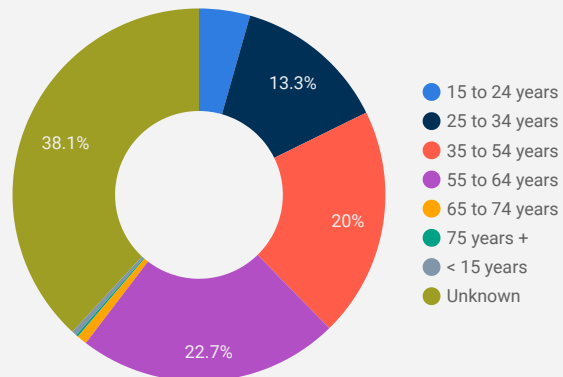

FILTER

AGE GROUP ▾

GENDER ▾

TOOL ▾

JOB SEARCH TRAFFIC BY LOCATION

	City	Users	Pageviews ▾
1.	Greater Sudb...	561	4,074
2.	Toronto	286	1,162
3.	(not set)	106	457
4.	Montreal	100	438
5.	London	35	330
6.	Little Current	10	170
7.	Espanola	21	122
8.	Petawawa	3	108
9.	Kawartha Lak...	6	99
10.	Timmins	13	66
11.	Quebec City	64	65
12.	Hearst	12	65
13.	Thunder Bay	4	45
14.	Windsor	10	41
15.	North Bay	13	38
16.	Elliot Lake	3	37
17.	Lac-Megantic	3	37
18.	Ottawa	19	33
19.	Saint-Hyacint...	6	31

1 - 100 / 263 < >

JOB-SEEKER REFERRALS

Job Postings

2,124

Employers

779

Services

INTERACTIONS BY TOOL

3,410

INTERACTIONS BY AGE GROUP

INTERACTIONS BY GENDER

Source:

Job search data is collected from user interactions with the job finding tools on the www.planningourworkforce.ca website. Location data is collected by Google Analytics and cannot be filtered using the age range, gender or tool filters at the top of the page.