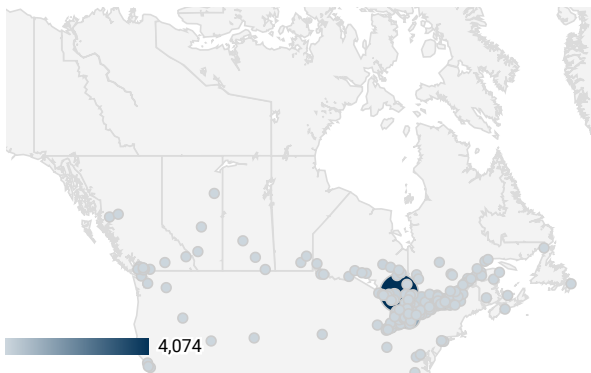

FILTER

AGE GROUP ▾

GENDER ▾

TOOL ▾

JOB SEARCH TRAFFIC BY LOCATION

	City	Users	Pageviews ▾
1.	Greater Sudb...	561	4,074
2.	Toronto	286	1,162
3.	(not set)	106	457
4.	Montreal	100	438
5.	London	35	330
6.	Little Current	10	170
7.	Espanola	21	122
8.	Petawawa	3	108
9.	Kawartha Lak...	6	99
10.	Timmins	13	66
11.	Quebec City	64	65
12.	Hearst	12	65
13.	Thunder Bay	4	45
14.	Windsor	10	41
15.	North Bay	13	38
16.	Elliot Lake	3	37
17.	Lac-Megantic	3	37
18.	Ottawa	19	33
19.	Saint-Hyacint...	6	31

1 - 100 / 263 < >

JOB-SEEKER REFERRALS

Job Postings

2,124

Employers

779

Services

INTERACTIONS BY TOOL