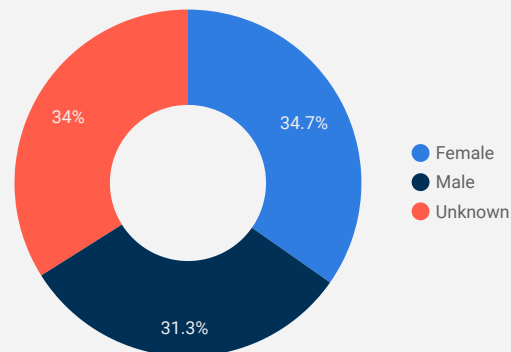

FILTER

AGE GROUP ▾

GENDER ▾

TOOL ▾

JOB SEARCH TRAFFIC BY LOCATION

	City	Users	Pageviews ▾
1.	Greater Sudb...	561	4,074
2.	Toronto	286	1,162
3.	(not set)	106	457
4.	Montreal	100	438
5.	London	35	330
6.	Little Current	10	170
7.	Espanola	21	122
8.	Petawawa	3	108
9.	Kawartha Lak...	6	99
10.	Timmins	13	66
11.	Quebec City	64	65
12.	Hearst	12	65
13.	Thunder Bay	4	45
14.	Windsor	10	41
15.	North Bay	13	38
16.	Elliot Lake	3	37
17.	Lac-Megantic	3	37
18.	Ottawa	19	33
19.	Saint-Hyacint...	6	31

1 - 100 / 263 < >

JOB-SEEKER REFERRALS

Job Postings

2,124

Employers

779

Services

INTERACTIONS BY TOOL

3,410

INTERACTIONS BY AGE GROUP

INTERACTIONS BY GENDER

Source:

Job search data is collected from user interactions with the job finding tools on the www.planningourworkforce.ca website. Location data is collected by Google Analytics and cannot be filtered using the age range, gender or tool filters at the top of the page.