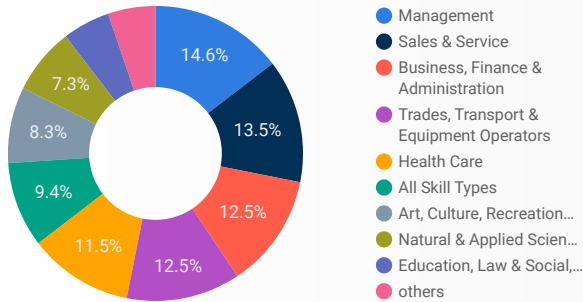

1 - 100 / 263 < >

JOB-SEEKER REFERRALS

Job Postings

2,124

Employers

779

Services

INTERACTIONS BY TOOL

3,410

INTERACTIONS BY AGE GROUP

INTERACTIONS BY GENDER

Source:

Job search data is collected from user interactions with the job finding tools on the www.planningourworkforce.ca website. Location data is collected by Google Analytics and cannot be filtered using the age range, gender or tool filters at the top of the page.

FILTER

AGE GROUP ▾

GENDER ▾

TOOL ▾

INTEREST BY SKILL TYPE

INTEREST BY SKILL LEVEL

INTEREST BY JOB TYPE

INTEREST BY JOB DURATION