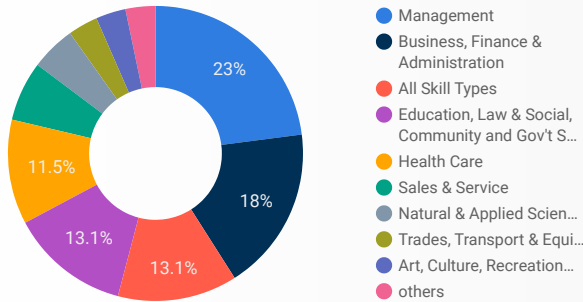

1 - 100 / 209 < >

JOB-SEEKER REFERRALS

Job Postings
1,040

Employers
512

Services

INTERACTIONS BY TOOL

1,705

INTERACTIONS BY AGE GROUP

FILTER

AGE GROUP ▾

GENDER ▾

TOOL ▾

INTEREST BY SKILL TYPE

INTEREST BY SKILL LEVEL

INTEREST BY JOB TYPE

INTEREST BY JOB DURATION