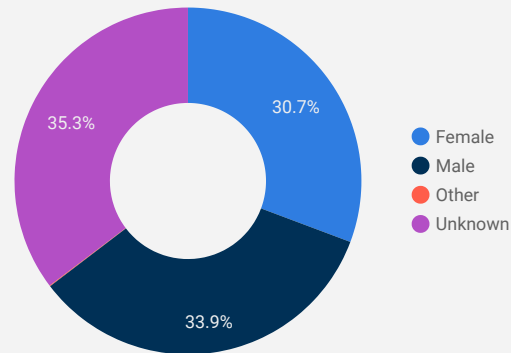

INTERACTIONS BY GENDER

Source:

Job search data is collected from user interactions with the job finding tools on the www.planningourworkforce.ca website. Location data is collected by Google Analytics and cannot be filtered using the age range, gender or tool filters at the top of the page.

This Employment Ontario service is funded in part by the Government of Canada and the Government of Ontario.

Ce service Emploi Ontario est financé en partie par le gouvernement du Canada et le gouvernement de l'Ontario.