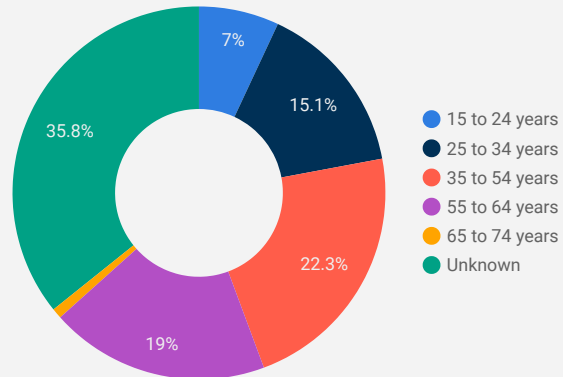

FILTER

AGE GROUP ▾

GENDER ▾

TOOL ▾

JOB SEARCH TRAFFIC BY LOCATION

	City	Users	Pageviews ▾
1.	Greater Sudb...	336	2,382
2.	Toronto	132	476
3.	Montreal	68	354
4.	(not set)	66	245
5.	London	24	147
6.	Espanola	16	98
7.	Temiskaming ...	7	91
8.	Mont-Joli	8	51
9.	Assignack	5	41
10.	Matane	6	38
11.	Labelle	5	37
12.	Hamilton	9	37
13.	Saint-Jerome	6	35
14.	Oakville	8	30
15.	Vaughan	12	30
16.	Saint-Cesaire	5	28
17.	Abidjan	3	27
18.	Haliburton	2	27
19.	Mississauga	15	26

1 - 100 / 209 < >

JOB-SEEKER REFERRALS

Job Postings
1,040

Employers
512

Services

INTERACTIONS BY TOOL

1,705

INTERACTIONS BY AGE GROUP