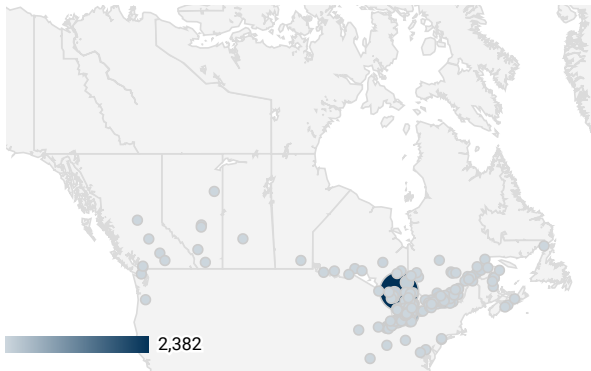

FILTER

AGE GROUP ▾

GENDER ▾

TOOL ▾

JOB SEARCH TRAFFIC BY LOCATION

	City	Users	Pageviews ▾
1.	Greater Sudb...	336	2,382
2.	Toronto	132	476
3.	Montreal	68	354
4.	(not set)	66	245
5.	London	24	147
6.	Espanola	16	98
7.	Temiskaming ...	7	91
8.	Mont-Joli	8	51
9.	Assignack	5	41
10.	Matane	6	38
11.	Labelle	5	37
12.	Hamilton	9	37
13.	Saint-Jerome	6	35
14.	Oakville	8	30
15.	Vaughan	12	30
16.	Saint-Cesaire	5	28
17.	Abidjan	3	27
18.	Haliburton	2	27
19.	Mississauga	15	26

1 - 100 / 209 < >

JOB-SEEKER REFERRALS

Job Postings
1,040

Employers
512

Services

INTERACTIONS BY TOOL

1,705

INTERACTIONS BY AGE GROUP