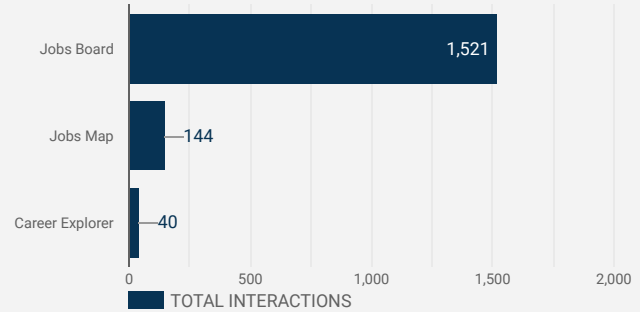

FILTER

AGE GROUP ▾

GENDER ▾

TOOL ▾

JOB SEARCH TRAFFIC BY LOCATION

	City	Users	Pageviews ▾
1.	Greater Sudb...	336	2,382
2.	Toronto	132	476
3.	Montreal	68	354
4.	(not set)	66	245
5.	London	24	147
6.	Espanola	16	98
7.	Temiskaming ...	7	91
8.	Mont-Joli	8	51
9.	Assignack	5	41
10.	Matane	6	38
11.	Labelle	5	37
12.	Hamilton	9	37
13.	Saint-Jerome	6	35
14.	Oakville	8	30
15.	Vaughan	12	30
16.	Saint-Cesaire	5	28
17.	Abidjan	3	27
18.	Haliburton	2	27
19.	Mississauga	15	26

1 - 100 / 209 < >

JOB-SEEKER REFERRALS

Job Postings
1,040

Employers
512

Services

INTERACTIONS BY TOOL

1,705

INTERACTIONS BY AGE GROUP

INTERACTIONS BY GENDER

Source:

Job search data is collected from user interactions with the job finding tools on the www.planningourworkforce.ca website. Location data is collected by Google Analytics and cannot be filtered using the age range, gender or tool filters at the top of the page.