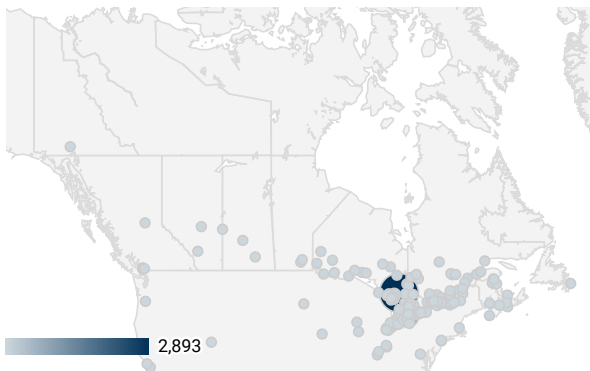

FILTER

AGE GROUP ▾

GENDER ▾

TOOL ▾

JOB SEARCH TRAFFIC BY LOCATION

	City	Users	Pageviews ▾
1.	Greater Sudb...	368	2,893
2.	Toronto	181	665
3.	Montreal	51	189
4.	(not set)	65	170
5.	London	21	76
6.	Espanola	11	75
7.	Timmins	10	69
8.	Dublin	9	41
9.	Assignack	5	36
10.	Kapuskasing	3	31
11.	Saint-Hyacint...	7	31
12.	Abidjan	2	29
13.	Brampton	5	28
14.	Markham	3	27
15.	Yarmouth	1	27
16.	Guelph	2	26
17.	Central Mani...	3	26
18.	Drummondville	8	26
19.	Mississauga	12	23

1 - 100 / 207 < >

JOB-SEEKER REFERRALS

Job Postings

1,128

Employers

576

Services

INTERACTIONS BY TOOL