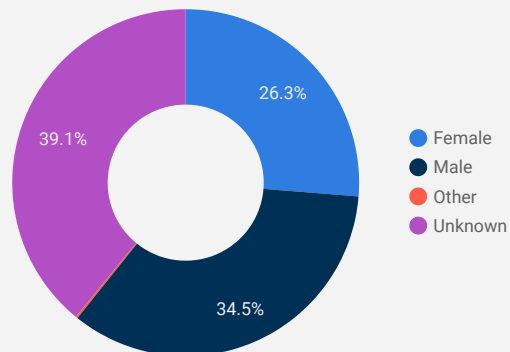

1 - 100 / 207 < >

JOB-SEEKER REFERRALS

Job Postings

1,128

Employers

576

Services

INTERACTIONS BY TOOL

1,919

INTERACTIONS BY AGE GROUP

Unk
595

INTERACTIONS BY GENDER

Source:

Job search data is collected from user interactions with the job finding tools on the www.planningourworkforce.ca website. Location data is collected by Google Analytics and cannot be filtered using the age range, gender or tool filters at the top of the page.