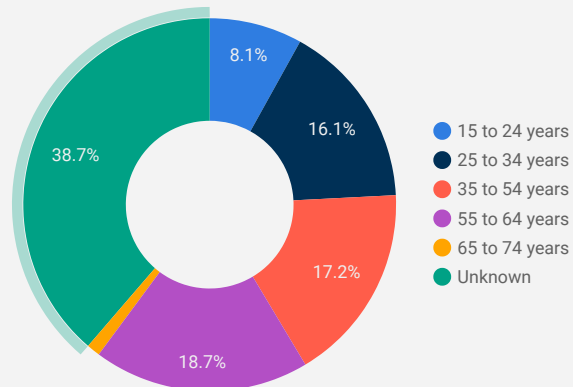

FILTER

AGE GROUP ▾

GENDER ▾

TOOL ▾

JOB SEARCH TRAFFIC BY LOCATION

	City	Users	Pageviews ▾
1.	Greater Sudb...	368	2,893
2.	Toronto	181	665
3.	Montreal	51	189
4.	(not set)	65	170
5.	London	21	76
6.	Espanola	11	75
7.	Timmins	10	69
8.	Dublin	9	41
9.	Assignack	5	36
10.	Kapuskasing	3	31
11.	Saint-Hyacint...	7	31
12.	Abidjan	2	29
13.	Brampton	5	28
14.	Markham	3	27
15.	Yarmouth	1	27
16.	Guelph	2	26
17.	Central Mani...	3	26
18.	Drummondville	8	26
19.	Mississauga	12	23

1 - 100 / 207 < >

JOB-SEEKER REFERRALS

Job Postings

1,128

Employers

576

Services

INTERACTIONS BY TOOL

1,919

INTERACTIONS BY AGE GROUP

Unk
595

INTERACTIONS BY GENDER

Source:

Job search data is collected from user interactions with the job finding tools on the www.planningourworkforce.ca website. Location data is collected by Google Analytics and cannot be filtered using the age range, gender or tool filters at the top of the page.