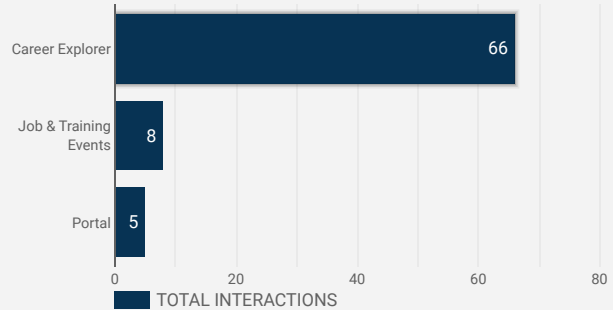

FILTER

AGE GROUP ▾

GENDER ▾

TOOL ▾

JOB SEARCH TRAFFIC BY LOCATION

	City	Users	Pageviews ▾
1.	Greater Sudb...	368	2,893
2.	Toronto	181	665
3.	Montreal	51	189
4.	(not set)	65	170
5.	London	21	76
6.	Espanola	11	75
7.	Timmins	10	69
8.	Dublin	9	41
9.	Assignack	5	36
10.	Kapuskasing	3	31
11.	Saint-Hyacint...	7	31
12.	Abidjan	2	29
13.	Brampton	5	28
14.	Markham	3	27
15.	Yarmouth	1	27
16.	Guelph	2	26
17.	Central Mani...	3	26
18.	Drummondville	8	26
19.	Mississauga	12	23

1 - 100 / 207 < >

JOB-SEEKER REFERRALS

Job Postings

1,128

Employers

576

Services

INTERACTIONS BY TOOL

1,919

INTERACTIONS BY AGE GROUP

Unk
595

INTERACTIONS BY GENDER

Source:

Job search data is collected from user interactions with the job finding tools on the www.planningourworkforce.ca website. Location data is collected by Google Analytics and cannot be filtered using the age range, gender or tool filters at the top of the page.